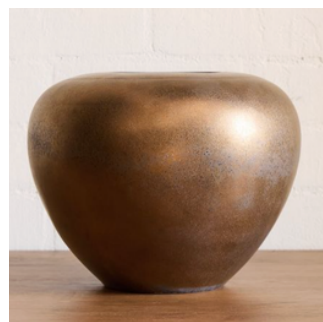

Metallic Vases Medium - 7.6\"H

KEY DETAILS Ceramic in a Dark Bronze finish. Not intended for use with water or live botanicals; best styled with dried or faux botanicals. Sold individually. Made in...

[we westelm.com](#)