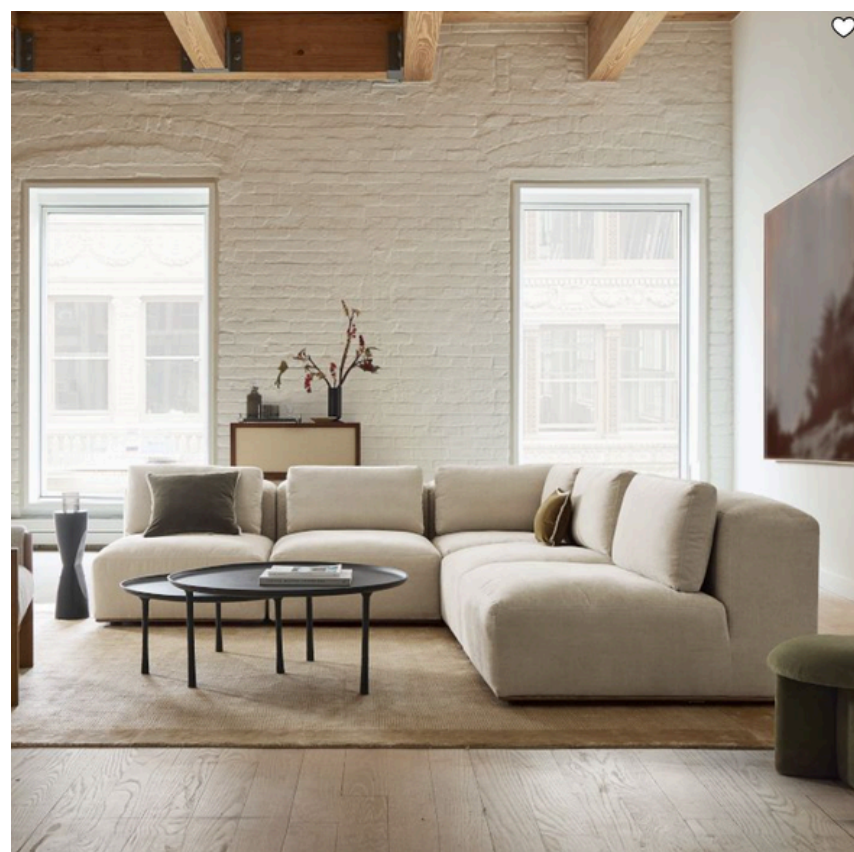

The recommended upholstery is Performance Chenille Crossweave, Elm. It gives the sofa a beautiful green color, which aligns with the stated preference for green sofas. The shade isn't too dark, so the sofa fits well in the interior. It's also not too light, making it less likely to show stains — an important consideration in a pet-friendly home.

The only downside is that this upholstery costs a bit more than the planned budget. If price is critical, the Silver Twill upholstery is an alternative. With that option, the sofa costs $3,195.

For a lighter upholstery, Sand, Performance Chenille Tweed is another option. With this fabric, the sofa costs $4,195.

All three upholstery options fit perfectly in the designed interior. Other sofas can be considered as well, but it's important that any alternative is about the same size. The overall dimensions are 112.3"w x 112.3"d.

I also thought about [Laurent sofa](#) $3 847, but in my opinion it'll be less comfortable: Seat firmness: Medium (rate 4), and Seat depth smaller 23.5" vs. 25.2". Nevertheless, this sofa will look beautiful in your interior too.

Performance Chenille Crossweave
Elm